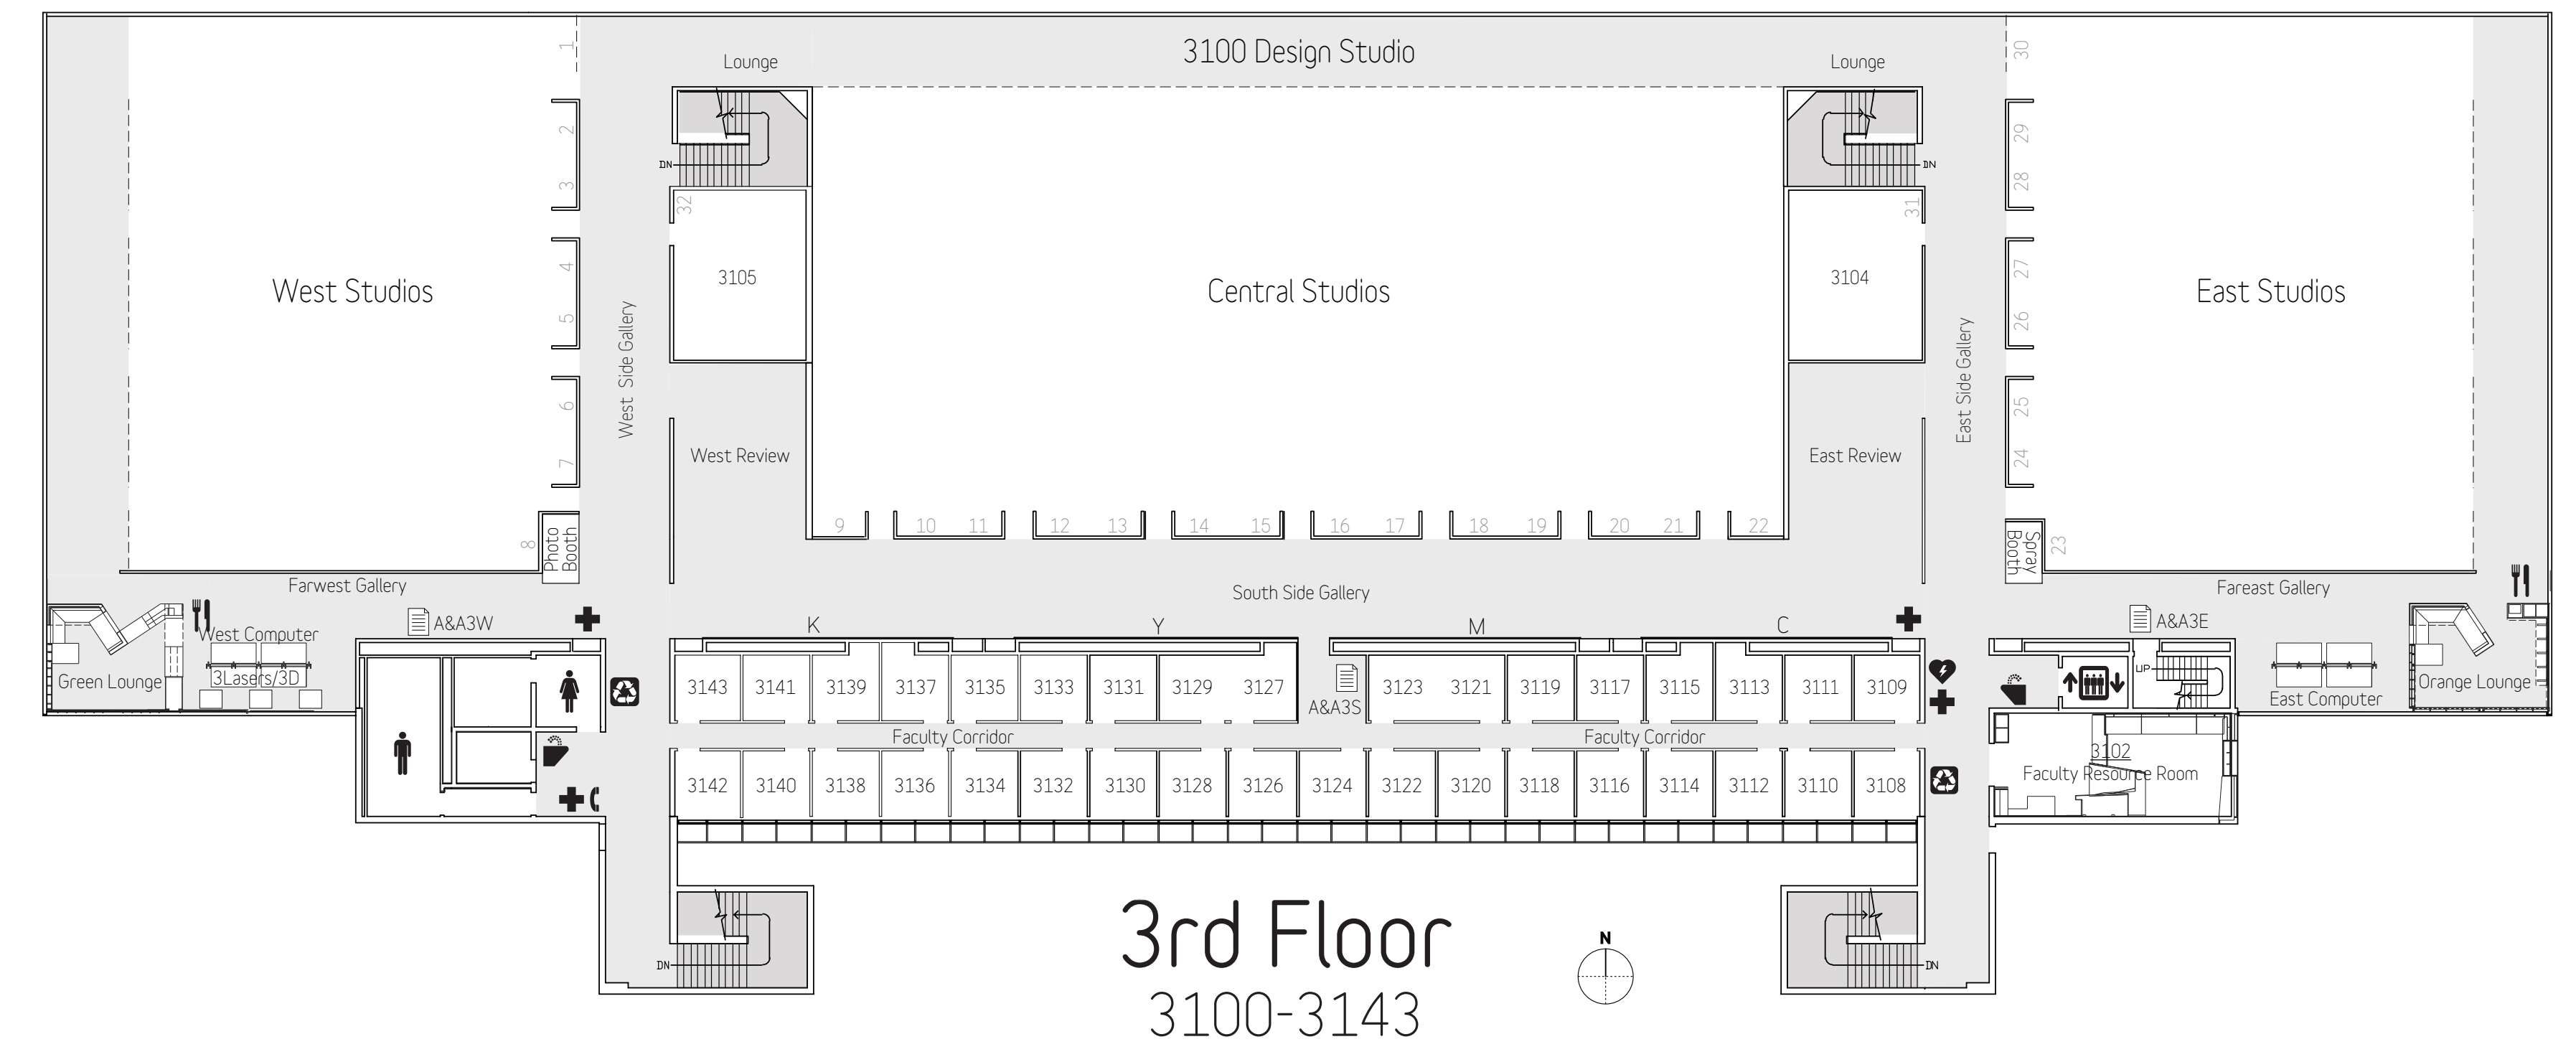

LRA = Liberty Research Annex, 305 W. Liberty Street, Ann Arbor, MI

taubmancollege.umich.edu/
/architecture
/planning

Legend

- Information (of some sort or another)
- Coffee
- Food and beverage available for purchase and/or storage and/or preparation
- Printing, see the computing website for a full listing of printer names
- Faculty Mailboxes
- Water Fountain
- Women's Restroom
- Men's Restroom
- Unisex Restroom
- Elevator
- Material recycle bins
Paper and container recycling throughout
- Dumpster
Large item disposal
- Lost and Found
- Desk and Office Keys
- First Aid Kits: email aasavices@umich.edu if low
In case of emergency call 911. Report any serious injury to Dean's Office and seek treatment at U Hospital.
Campus Phone (31333)
Public Safety: 734-763-1131
- Parking: Blue Lot (West) and Metered Parking (East)
- Bus Service / pts.umich.edu
- Defibrillator
- Fire Blanket