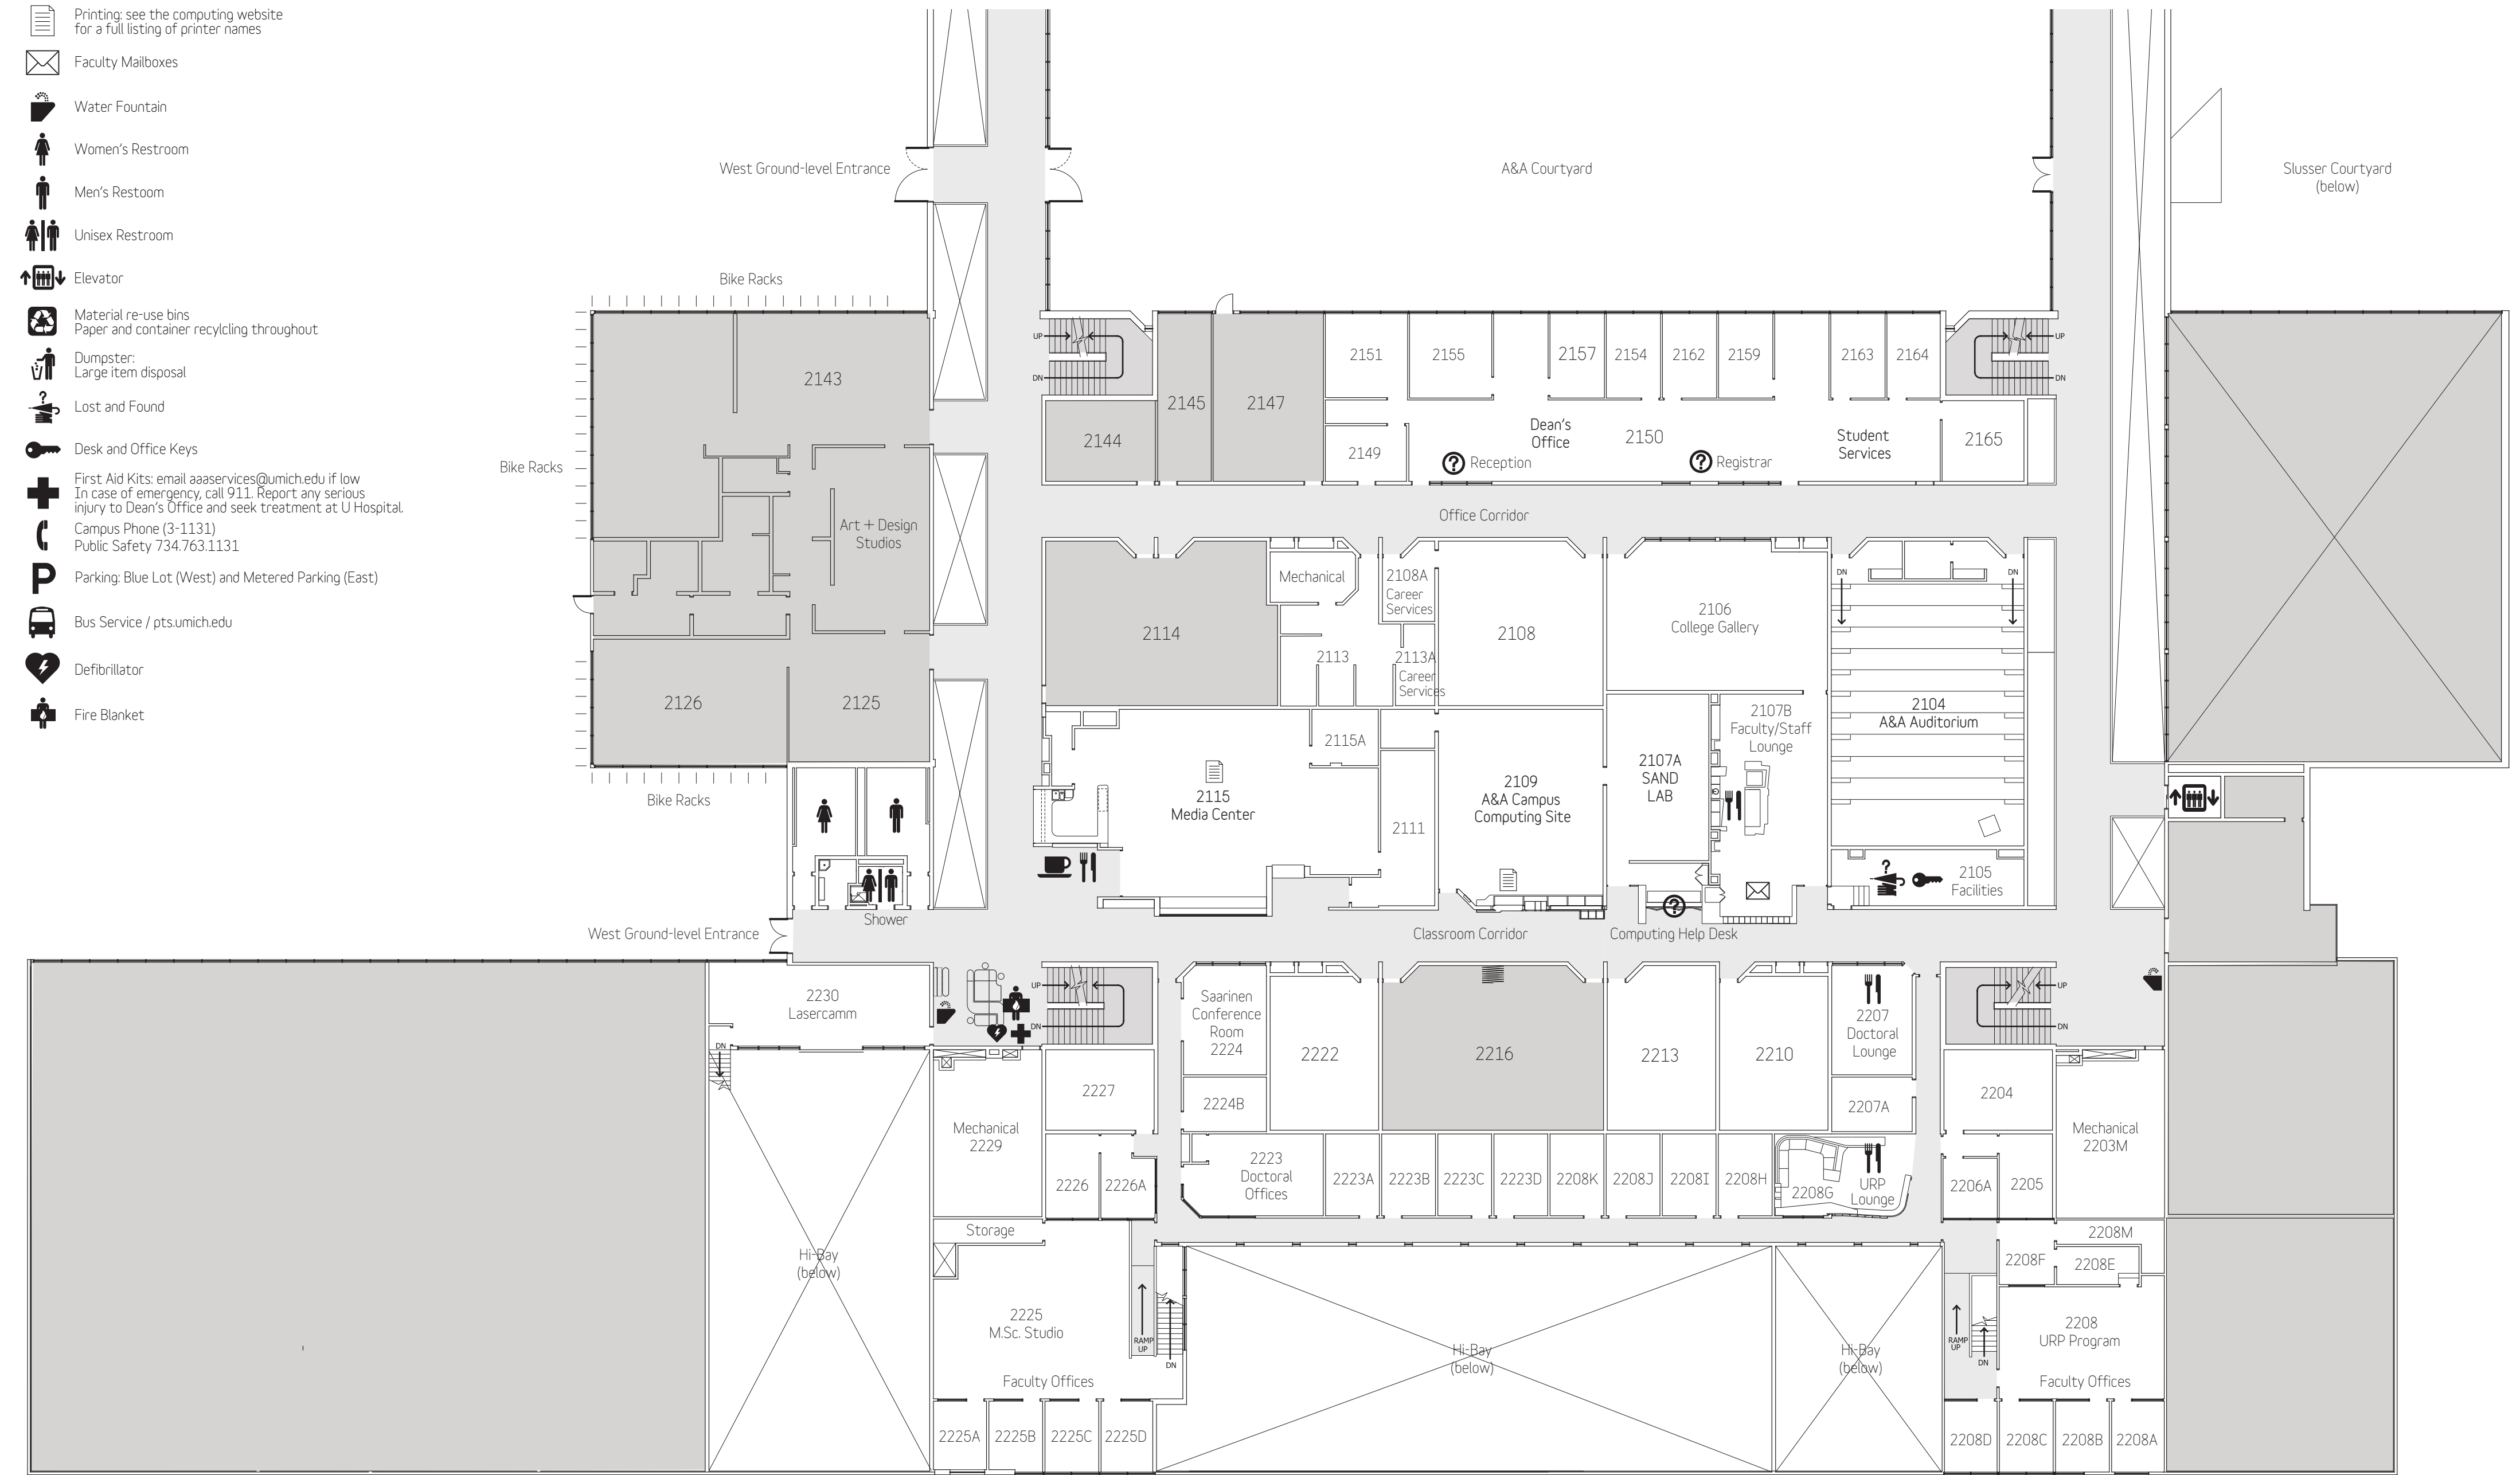

LRA = Liberty Research Annex, 305 W. Liberty Street, Ann Arbor, MI

taubmancollege.umich.edu/
/architecture
/planning

Legend

- Information (of some sort or another)
- Coffee
- Food and beverage available for purchase and/or storage and/or preparation
- Printing, see the computing website for a full listing of printer names
- Faculty Mailboxes
- Water Fountain
- Women's Restroom
- Men's Restroom
- Unisex Restroom
- Elevator
- Material recycle bins
Paper and container recycling throughout
- Dumpster
Large item disposal
- Lost and Found
- Desk and Office Keys
- First Aid Kits: email aasavices@umich.edu if low
In case of emergency call 911. Report any serious injury to Dean's Office and seek treatment at U Hospital.
Campus Phone (31333)
Public Safety: 734-763-1131
- Parking: Blue Lot (West) and Metered Parking (East)
- Bus Service / pts.umich.edu
- Defibrillator
- Fire Blanket