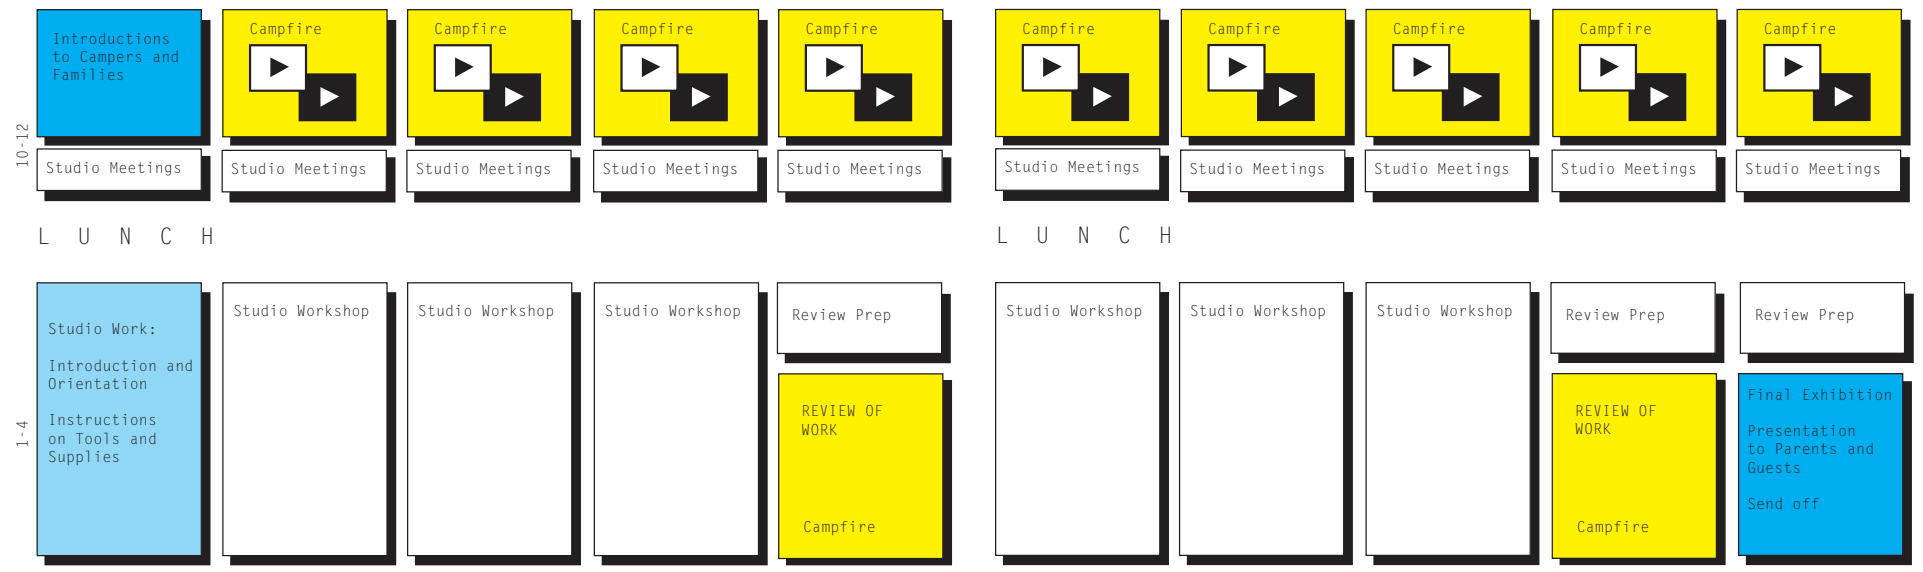

ARCSTART 2021

Provisional 10-Day Schedule (subject to revision)

typical day