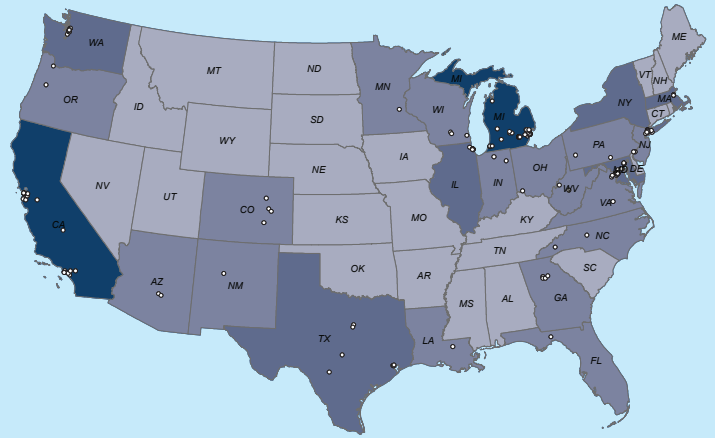

Beijing, China
Altadena, CA
Ann Arbor, MI
Ann Arbor, MI
Frankfurt, Germany
Washington, DC
Berkeley, CA
Lansing, MI
Chicago, IL
Ann Arbor, MI
Chicago, IL
Dallas, TX
Detroit, MI
Whitesville, WV
Detroit, MI
New York, NY
Detroit, MI
Detroit, MI
Detroit, MI
St. Louis, MO
Austin, TX
New Orleans, LA
Ann Arbor, MI
Detroit, MI
Singapore
San Francisco, CA
Washington, DC
Detroit, MI
Bucharest, Romania
Brooklyn, NY
Beijing, China
Fairfax, VA
Bangalore, India
Dessau, Germany
Cleveland, OH
Bloomfield Hills, MI
Tokyo, Japan
Savannah, GA
Twin Cities, MN
Ferndale, MI
Washington, DC
Chanhassen, MN
Ann Arbor, MI
San Francisco, CA
New Orleans, LA
Traverse City, MI
New York, NY
San Francisco, CA
Washington, DC
Atlanta, GA
Washington, DC
Shenzhen, China
Detroit, MI
Detroit, MI
Seattle, WA
Detroit, MI
Pittsburgh, PA
Chicago, IL
Detroit, MI
Hangzhou, China
Ann Arbor, MI
Cleveland, OH

WORK LOCATIONS IN THE U.S.:

Master of Urban Planning Career Services

SERVICES OFFERED:

- Programs and Workshops
- Spring Break Externship
- Networking Events
- Job Search Strategies
- Career Counseling
- Career Fair

STAFF CONTACTS:

Lou Ecken

Urban Planning Career Services
p: 734-763-9560
e: mecken@umich.edu

Beth Berenter

Architecture Career Services
p: 734-764-1301
e: berenter@umich.edu

Eric Dueweke

Community Partnerships and Detroit Outreach
p: 734-763-4380
e: ericdue@umich.edu