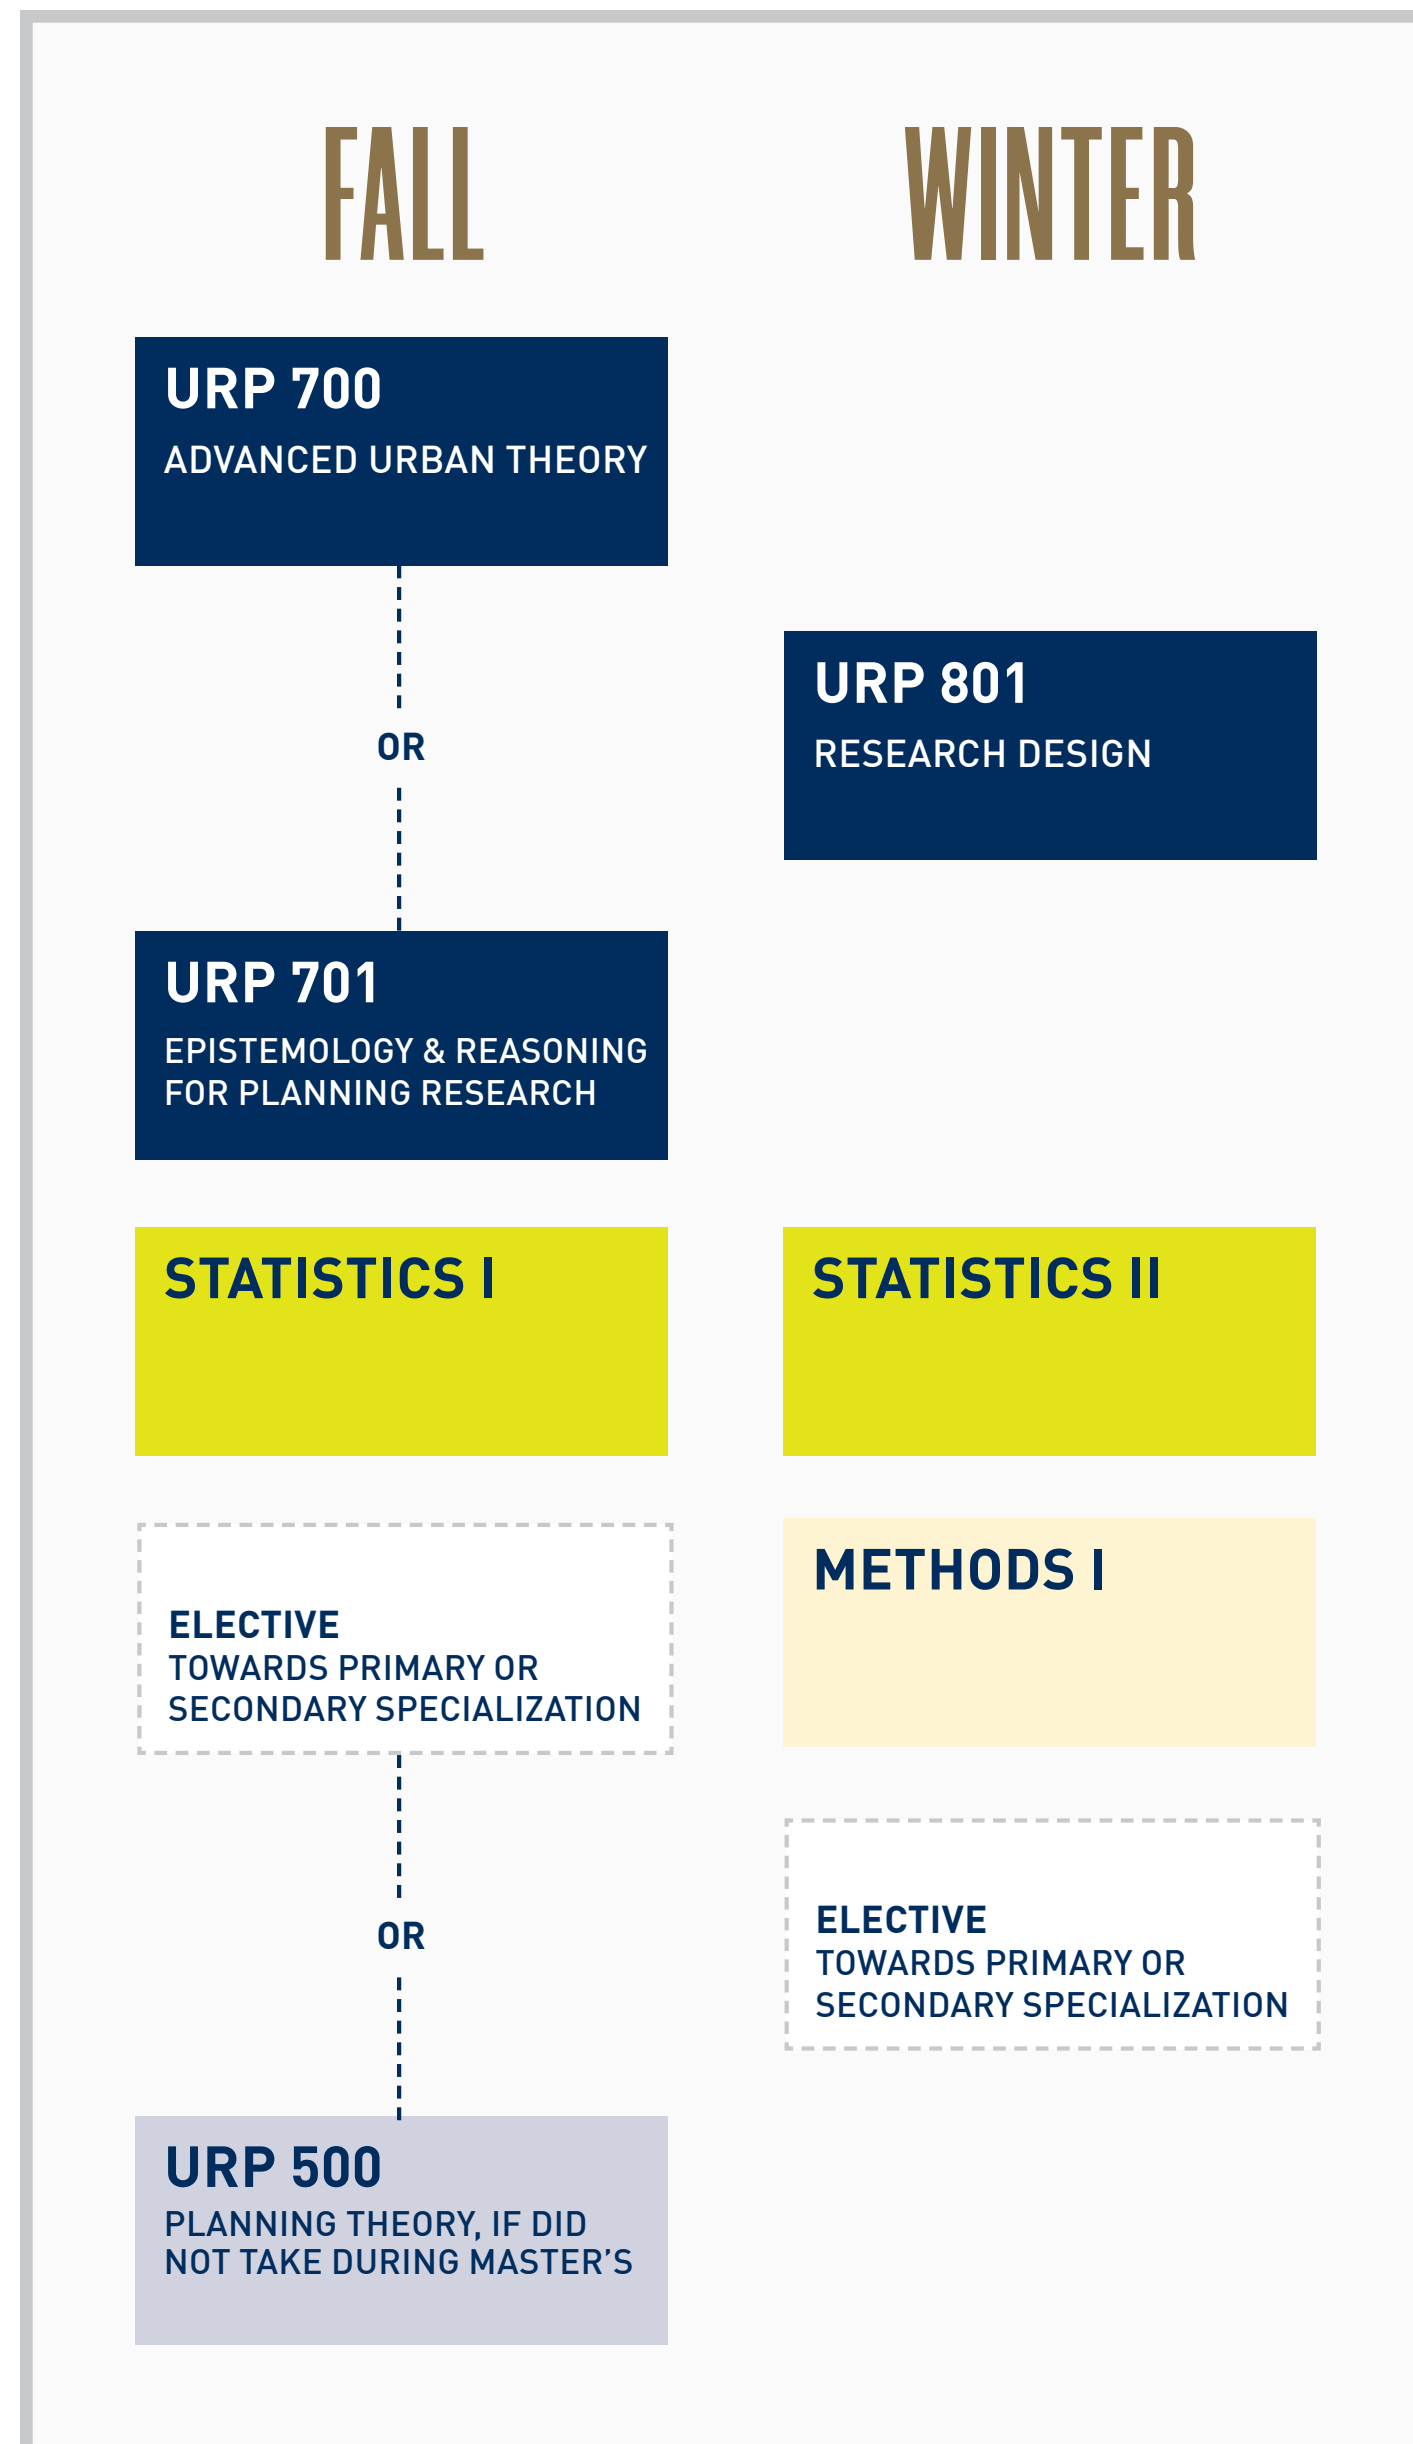

PH.D. IN URBAN AND REGIONAL PLANNING

YEAR 1

YEAR 2

YEARS 3-4